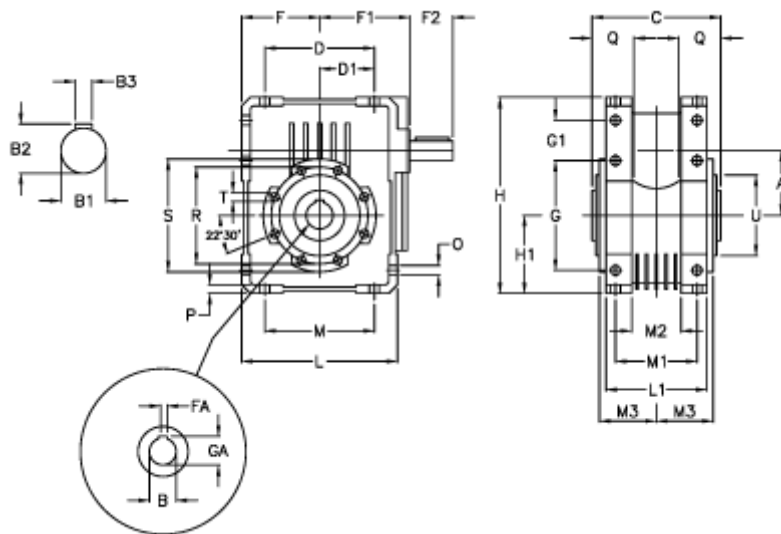

Article number: 3922110020700

Description: Worm gear with solid input shaft
W 110U-20-HS unassembled

Measures

A = 110.10	Description = W 110U-xx-HS	H = 308.0	O = 14.0
B = 42	F = 125.0	H1 = 125.0	P = 14
B1 = 25	F1 = 157.0	L = 250	Q = 45
B2 = 28.0	F2 = 60	L1 = 143	R = 165
B3 = 8	FA = 12	M = 184	S = 200
C = 155	G = 184	M1 = 115	T = M12x19
D = 174.0	G1 = 58.0	M2 = 69	U = 130
D1 = 82.0	GA = 45.3	M3 = 73.0	